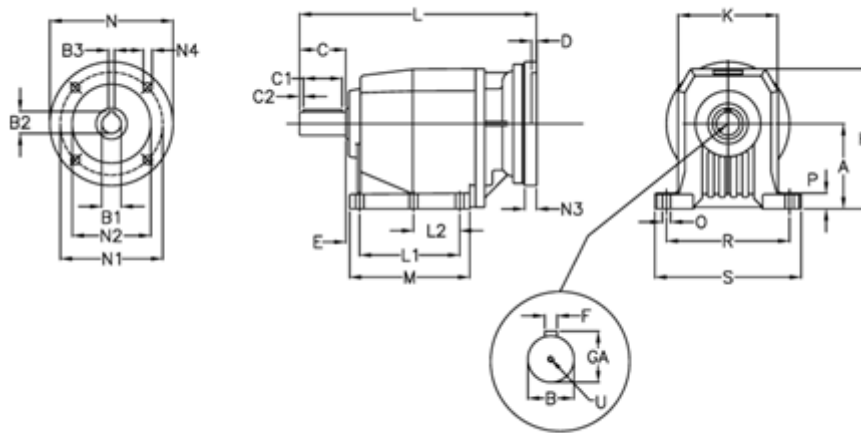

Article number: 40600801201265
 Description: Helical gearbox
 C802P-12-P200B5

Measures

A = 250	D = 7.0	L2 = 0.0	P = 35
B = 80	E = 33	M = 277.0	R = 370
B1 = 55	F = 22	N = 400	S = 440
B2 = 59.3	GA = 85.0	N1 = 350	U = M20x42
B3 = 16	H = 420	N2 = 300	
C = 140	K = 320	N3 = 0	
C1 = 110	L = 660.0	N4 = M16x25	
C2 = 15	L1 = 210.0	O = 26	